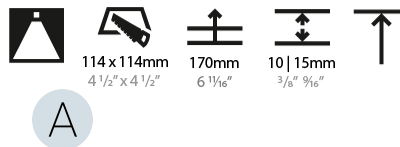

PHYSICAL

Shape: Square
Length (mm): 119
Length (in): 4 11/16
Width (mm): 119
Width (in): 4 11/16
Depth (mm): 150
Depth (in): 5 7/8
Ceiling Thickness (mm): 10 / 12.5 / 15
Ceiling Thickness (in): 3/8 or 1/2 or 9/16
Min. Recessing Depth (mm): 170
Min. Recessing Depth (in): 6 11/16
Light Distribution: Downlight
Weight (kg): 0.69
Weight (lbs): 1.5
Fixture Finish: SSR / BKV / CWI / CRY / HAB / UFT / ITA / RUA / FTG / MYG / LOD / PUS / FRO / FUP / KIA / POP / BLS / SPG / MEY / GOH / GUM / CHC / COM / ABZ / JAG / OBR / MOS / ROR
Fixture Material: Aluminum Die Cast
Cut-out Measurements: 114mm / 4 1/2" x 114mm / 4 1/2"

ELECTRICAL

Lamp Type: LED (Zhaga Standard)
Input Wattage (W): 16.5
Total Output Wattage (W): 14
Dimming: Tri-Mode (Non-Dimming and Phase Dimming (120Vac only) and 0-10V Dimming)
Driver Included: No
Driver Location: Recessed Housing
Driver Type: Constant Current - Universal
Driver Class: Class 2
Input Voltage (V): 120 - 277
Constant Current (MA): 350

LED

Number of LEDs: 1
Color Temperature (°K): 2700 / 3000 / 3500 / 4000
Max. Delivered Lumen (lm): 940 / 980 / 1029 / 1050
Nominal Lumen (lm): 1386 / 1438 / 1511 / 1542
CRI: >90 CRI
Lamp Life (hrs): 50000

OPTICAL

Reflector: 20 / 40 / 60

RATINGS AND CERTIFICATIONS

Certified By: Certified for North American Standards
IP rating: IP20