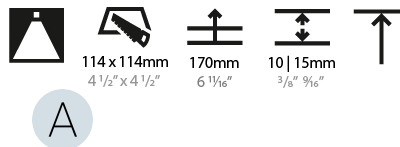

GENERAL

Series: Bioniq
Subseries: Bioniq Square Deep Comfort
Brand: Prolicht
Division: Architectural
Mounting Type: Recessed
Mounting Location: Ceiling
Subcategory: Downlight

PHYSICAL

Shape: Square
Length (mm): 119
Length (in): 4 11/16
Width (mm): 119
Width (in): 4 11/16
Depth (mm): 150
Depth (in): 5 7/8
Ceiling Thickness (mm): 10 / 12.5 / 15
Ceiling Thickness (in): 3/8 or 1/2 or 9/16
Min. Recessing Depth (mm): 170
Min. Recessing Depth (in): 6 11/16
Light Distribution: Downlight
Weight (kg): 0.656
Weight (lbs): 1.45
Fixture Finish: SSR / BKV / CWI / CRY / HAB / UFT / ITA / RUA / FTG / MYG / LOD / PUS / FRO / FUP / KIA / POP / BLS / SPG / MEY / GOH / GUM / CHC / COM / ABZ / JAG / OBR / MOS / ROR
Fixture Material: Aluminum Die Cast
Cut-out Measurements: 114mm / 4 1/2" x 114mm / 4 1/2"

ELECTRICAL

Lamp Type: LED (Zhaga Standard)
Total Output Wattage (W): 15
Dimming: Dali Dimming
Driver Included: No
Driver Location: Recessed Housing
Driver Type: Constant Current - 120Vac
Housing: See components
Input Voltage (V): 120
Constant Current (MA): 350

LED

Number of LEDs: 1
Color Temperature (°K): Warm Dim
Max. Delivered Lumen (lm): 760
Nominal Lumen (lm): 1140
CRI: >90 CRI
Lamp Life (hrs): 50000

OPTICAL

Reflector: 20 / 40 / 60

RATINGS AND CERTIFICATIONS

Certified By: Certified for North American Standards
IP rating: IP20