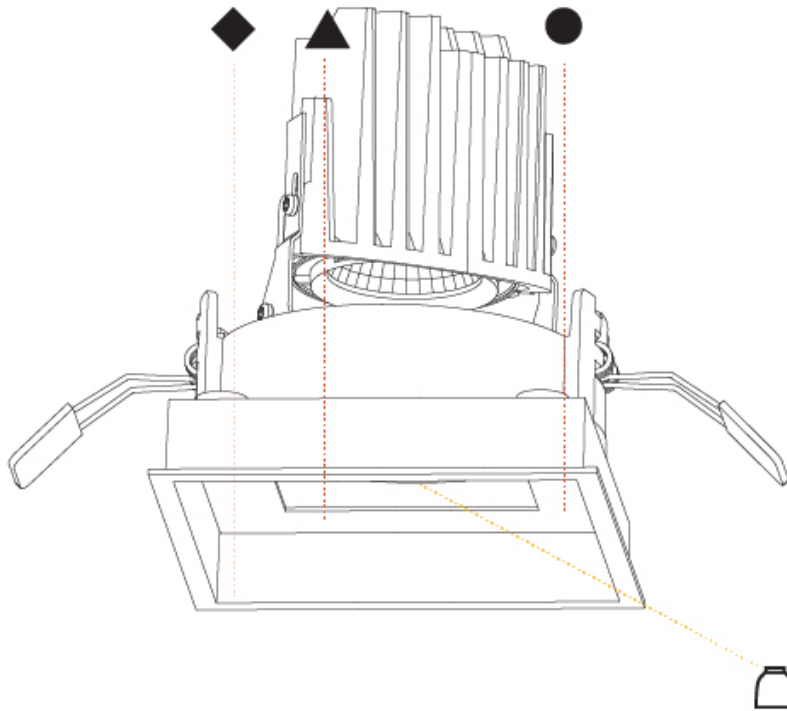

BIONIQ SQUARE DEEP COMFORT RECESSED

A35553-

PROJECT	_____
TYPE	_____
SPECIFIER	_____
QUANTITY	_____
DATE	_____