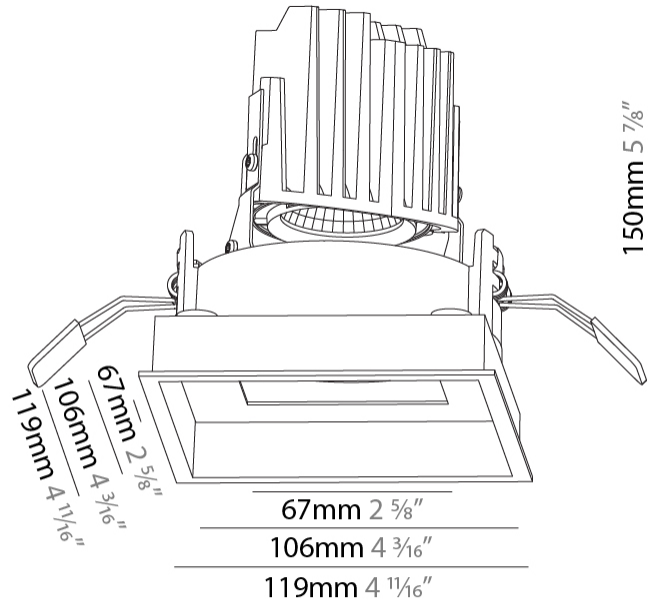

PHYSICAL

Shape: Square
Length (mm): 119
Length (in): 4 11/16
Width (mm): 119
Width (in): 4 11/16
Depth (mm): 150
Depth (in): 5 7/8
Ceiling Thickness (mm): 10 / 12.5 / 15
Ceiling Thickness (in): 3/8 or 1/2 or 9/16
Min. Recessing Depth (mm): 170
Min. Recessing Depth (in): 6 11/16
Light Distribution: Downlight
Weight (kg): 0.69
Weight (lbs): 1.5
Fixture Finish: SSR / BKV / CWI / CRY / HAB / UFT / ITA / RUA / FTG / MYG / LOD / PUS / FRO / FUP / KIA / POP / BLS / SPG / MEY / GOH / GUM / CHC / COM / ABZ / JAG / OBR / MOS / ROR
Fixture Material: Aluminum Die Cast
Cut-out Measurements: 114mm / 4 1/2" x 114mm / 4 1/2"

ELECTRICAL

Lamp Type: LED (Zhaga Standard)
Input Wattage (W): 16.5
Total Output Wattage (W): 14
Dimming: Tri-Mode (Non-Dimming and Phase Dimming (120Vac only) and 0-10V Dimming)
Driver Included: No
Driver Location: Recessed Housing
Driver Type: Constant Current - Universal
Driver Class: Class 2
Input Voltage (V): 120 - 277
Constant Current (MA): 350

LED

Number of LEDs: 1
Color Temperature (°K): 2700 / 3000 / 3500 / 4000
Max. Delivered Lumen (lm): 940 / 980 / 1029 / 1050
Nominal Lumen (lm): 1386 / 1438 / 1511 / 1542
CRI: >90 CRI
Lamp Life (hrs): 50000

OPTICAL

Reflector: 20 / 40 / 60

RATINGS AND CERTIFICATIONS

Certified By: Certified for North American Standards
IP rating: IP20